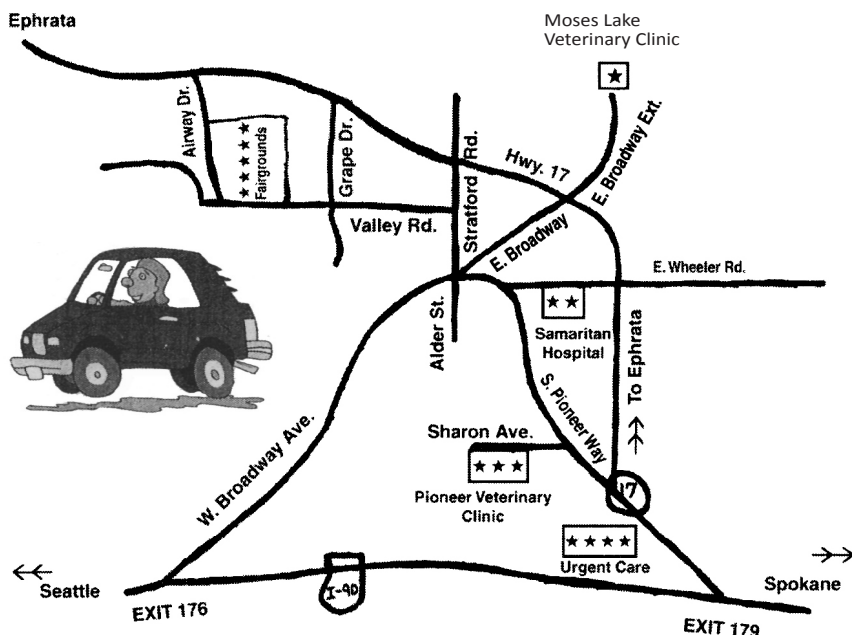

DIRECTIONS TO THE EVENT SITE

TRAVELING EAST OR WEST ON I-90: Take Exit 179; stay on SR17 heading towards Ephrata; turn left at Grape Drive (Home Depot); turn right on Valley Road (fairgrounds will be on your right); turn right on Airway Drive to entrance gate on right.

FROM EPHRATA: Take Hwy. 17 South; turn right on Airway Drive and follow to fairgrounds entrance.

**ENTER PURPLE GATE NEXT TO WATER TOWER.
ALL PARKING IS AT THE PURPLE GATE ONLY.**

- * Moses Lake Veterinary Clinic 509-765-4587
- **Samaritan Hospital 509-765-5606
- ***Pioneer Veterinary Clinic 509-765-6794
- ****Samaritan Hospital Urgent Care (9:00AM-8:30PM) 509-793-9780