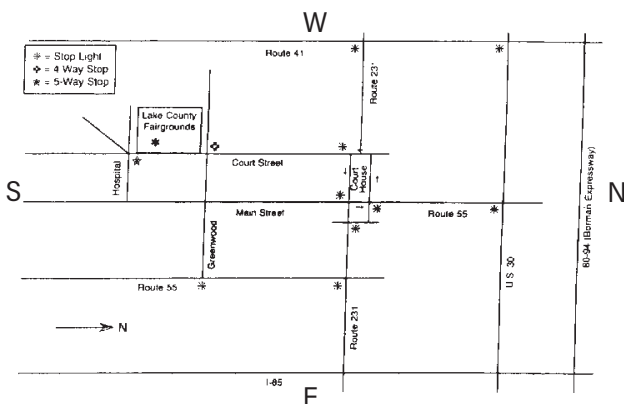

ACCOMMODATIONS

AKC Rules apply to Motels. Some area Motels no longer accept Dog Show exhibitors. Please act responsibly! Keep your dogs in crates at Motels. Do not bathe or groom dogs in Motel rooms. Use heavy plastic under crates.

Please verify Hotel Prices & Policies regarding dogs when making reservations.

BAYMONT.....8375 Georgia St. Merrillville, IN • 219-472-9205
FAIRFIELD INN.....8275 Georgia St. Merrillville IN • 219-736-7600
FAIRBRIDGE INN.....8250 Louisiana St. Merrillville, IN • 219-736-5100
NORWOOD INN AND SUITES.....8210 Louisiana St. Merrillville, IN • 219-738-2870
RED ROOF INN .....8290 Georgia St. Merrillville, IN • 219-738-2438
RESIDENCE INN.....8250 Louisiana St. Merrillville, IN • 219-791-9000

PLEASE CLEAN UP AFTER YOUR DOGS when staying at these (or other) motels! Failure to clean-up after your dog results in the loss of motels that accept dogs. Also, DO NOT LEAVE DOGS IN ROOMS UNATTENDED.

ROUTES TO SHOW

FROM BORMAN EXPRESSWAY/I-80-94 FROM EAST AND WEST: Exit at I-65 South to Route 231; West to Stoplight at Route 55 South; South on Route 55 to Stoplight at Greenwood; West on Greenwood to Court Street; Turn South, Lake County Fairgrounds is on the West side of Court Street.

FROM I-65 SOUTH AND NORTH: Exit Route 231 West and follow above directions.

MAP TO SHOW SITE

NOTICE TO EXHIBITORS

- CONFORMATION, OBEDIENCE & JUNIOR SHOWMANSHIP ENTRANTS: BUILDING WILL BE AVAILABLE THURSDAY AFTERNOON FROM 3:00PM UNTIL 9:00PM. The above provisions for leaving dogs in the Lake County Fairgrounds overnight is a provision of the Clubs for the convenience of the exhibitors. The Club, their members, directors, officers, agents, show superintendent, and the said employees of the said kennel club and/or its superintendents will not be liable for any loss or injury which may be sustained through the loss, theft, injury and/or death of dogs entered in this event whether said loss, theft, injury and/or death is or are caused by the negligence or carelessness of the said Kennel Clubs, their members, directors, officers, agents, superintendents, and/or employees of the said Kennel Clubs and/or employees of their superintendents or by negligence of any person or any other cause.
- NO DOGS ARE ALLOWED IN THE RESTROOMS OR OTHER DESIGNATED AREAS.
- DOGS MUST BE ON A LEASH or confined to their crates except when being judged or in the exercise pens provided.
- THE LAKE COUNTY FAIRGROUNDS will be available on Friday and Saturday nights for exhibitors who wish to leave their dogs in the building overnight. The building will be locked promptly at 9:00PM each night and will not reopen until 6:30AM the following morning.
- PARKING IS FREE.
- NO MESH CRATES ALLOWED IN THE BUILDING.
- BUILDING & RESTROOMS ARE HANDICAPPED ACCESSIBLE.
- HANDICAP PARKING - Limited handicap parking is available.
- NO PARKING OR BLOCKING OF ANY ENTRANCE OR EXIT OF ANY BUILDING EXCEPT FOR LOADING OR UNLOADING. AFTER UNLOADING, VEHICLES MUST BE MOVED AS QUICKLY AS POSSIBLE. Vehicles left in the unloading area more than 30 minutes with no activity will be ticketed or towed without further announcement. Note: Towing charges are approximately $100.00. All parking is at the discretion of the Club. Overnight parking will be in designated spaces only. Failure to comply with these rules may result in an Event Committee hearing. The saving of space will be on a limited basis only and at the total discretion of the Club.

*** NOTICE TO EXHIBITORS *** Be aware there is a possibility of excessive heat on our show weekend. Please come prepared to keep yourself and your canine companion cool. We have cold water available all weekend for our exhibitors. The Four H building is completely air conditioned and available for anyone to cool off. Please dress casually and comfortably. To that end we are encouraging our exhibitors & judges to dress in HAWAIIAN SHIRTS!!