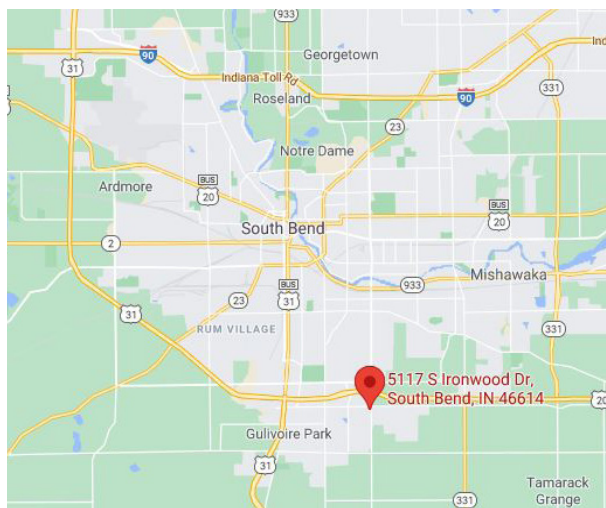

574-274-1709 • gllama@aol.com

**ROUTES TO SHOW**

**FROM THE NORTH** Merge onto US-31 S toward South Bend / Indianapolis (Crossing into  
Indiana). Merge onto US-20 E / St. Joseph Valley Pky. Take the Ironwood Dr. exit. Keep right at  
the fork to go on S Ironwood Rd. 5117 S Ironwood Rd. is on the right.

**FROM THE SOUTH** Merge onto US-31N. Take the US-20-BYP E ramp toward Mishawaka /  
Elkhart. Merge onto US-20 E / St. Joseph Valley Pky. Take the Ironwood Dr. exit. Keep right at  
the fork to go on S Ironwood Rd. 5117 S Ironwood Rd. is on the right.