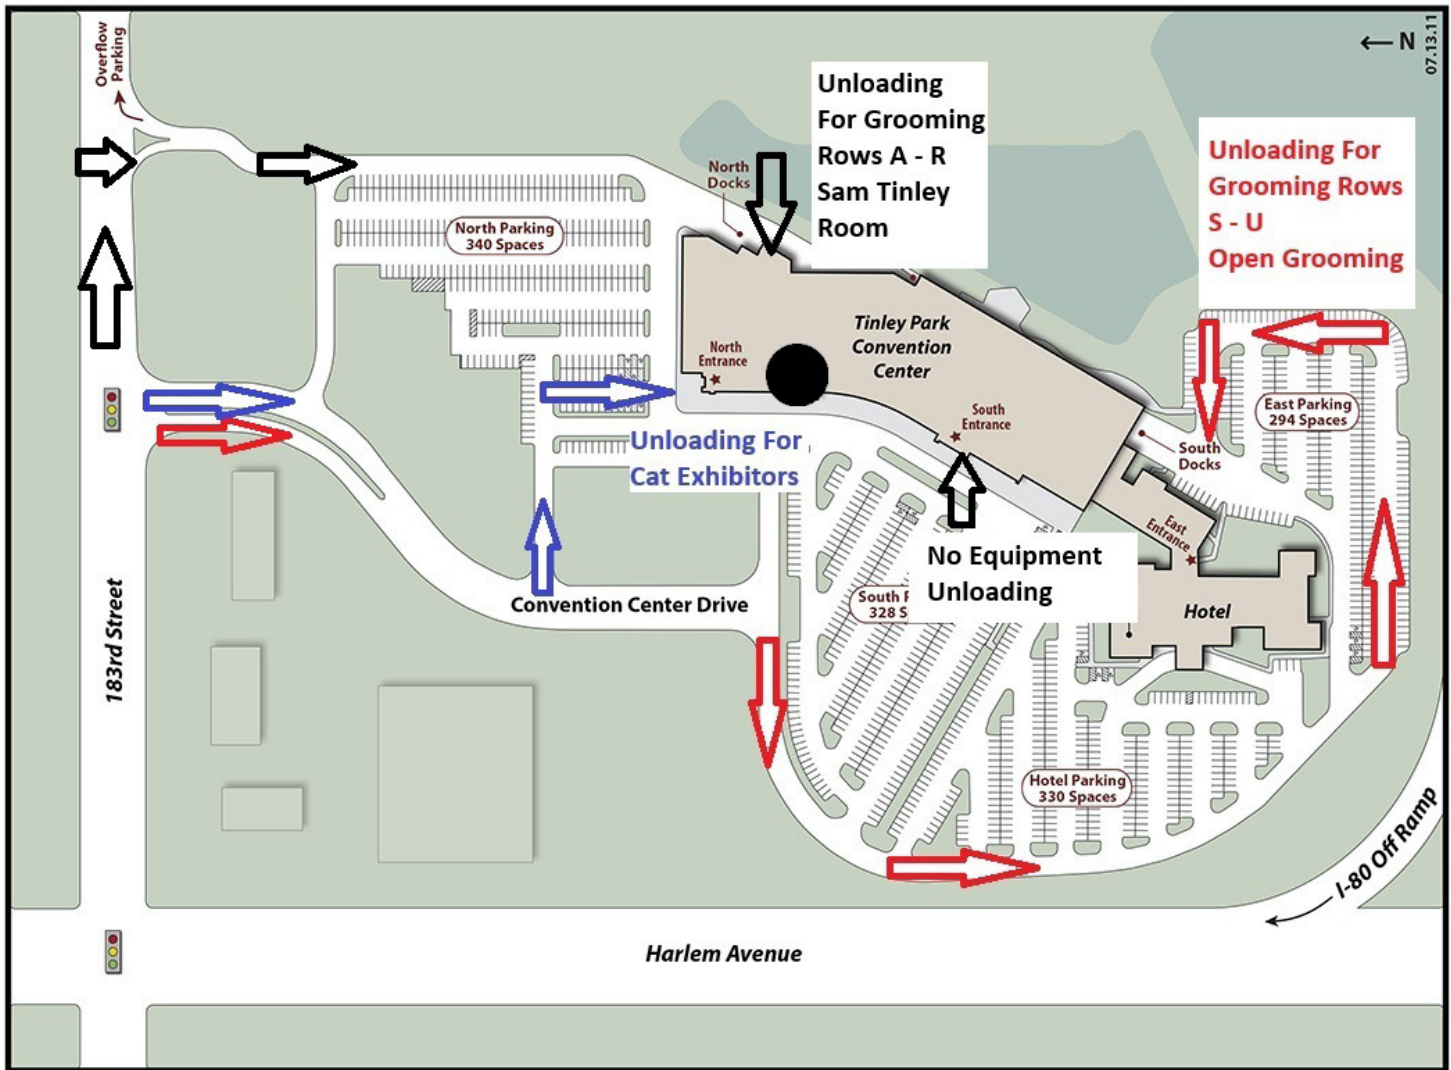

Unloading Instructions

Please note that we have different unloading zones at the Tinley Park Convention Center, depending on which grooming area you are going to be in.

RESERVED GROOMING SECTIONS 1 (ROWS A-R) AND OVERFLOW RESERVED GROOMING IN THE SAMUEL TINLEY ROOM:

RESERVED GROOMING SECTION 2 (ROWS S-U) and OPEN GROOMING:

Unloading for the smaller reserved grooming section, reserved grooming OF 1-10 and **ALL** open grooming will be at the South Dock. This includes rows S-U (this includes the reserved area for Bernese Mountain Dogs). When you arrive at the Tinley Park Convention Center, follow signage with **RED ARROWS**. Note that you will have to circle around behind the Even Hotel to the back of the Convention Center in order to reach the South Dock.